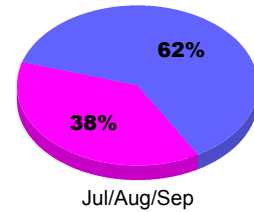

Gender Comparison 2012-2013